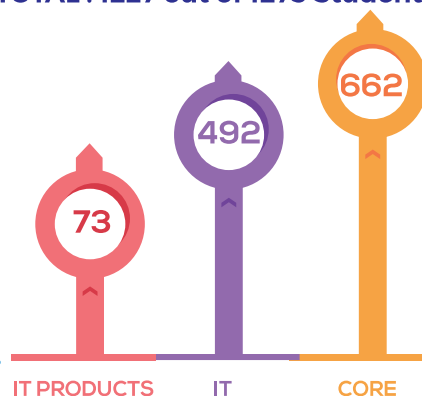

NUMBER OF PLACEMENTS IN 2017 - 2018

TOTAL : 1227 out of 1275 Students